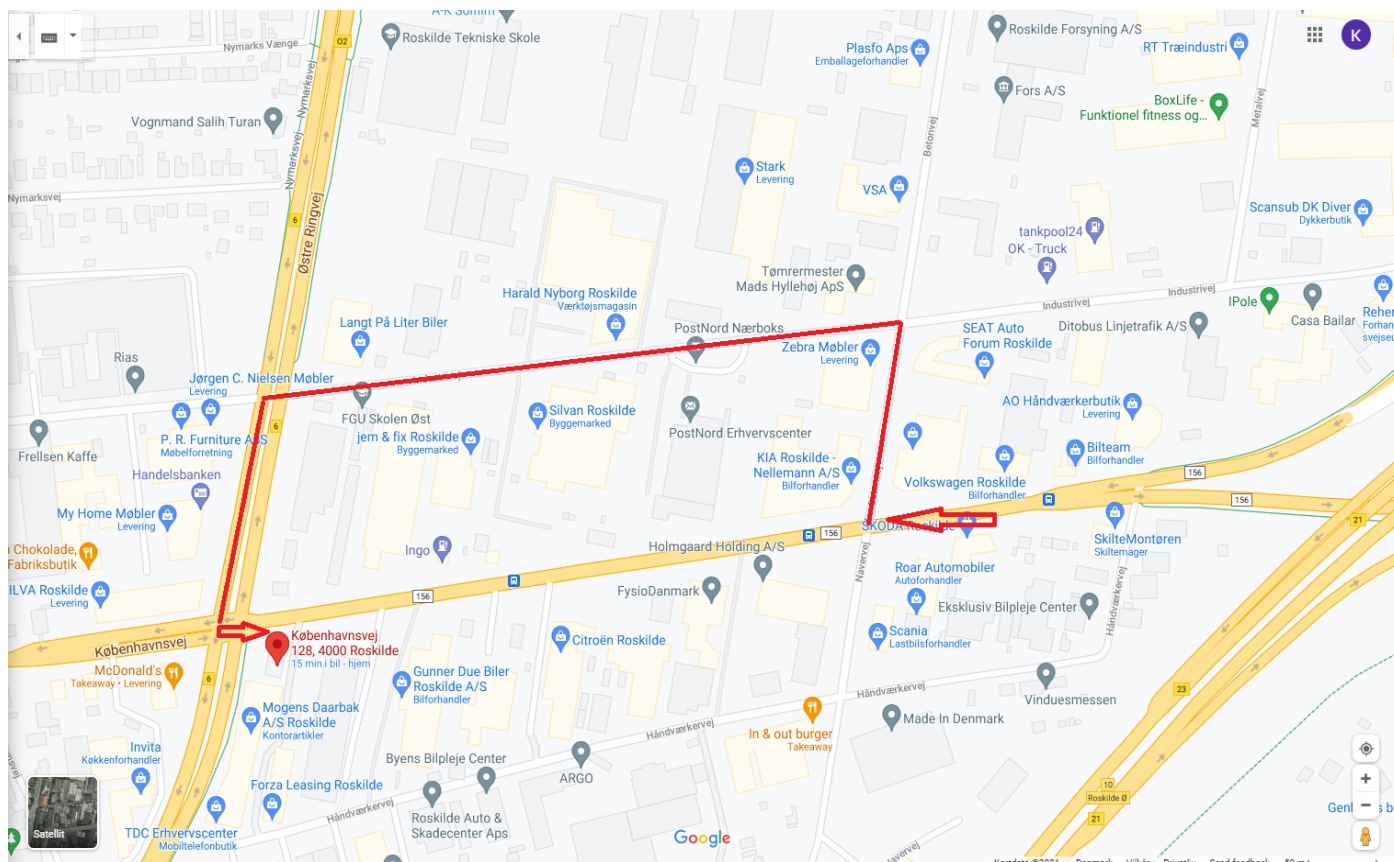

Roskilde

Københavnsvej 128

4000 Roskilde

Tlf. +45 4675 0102

Returning a truck?

Call the office within the opening hours for information – parking at Københavnsvej 128 is not possible with trucks

Returning your rental car in Roskilde Airport:

Only by special agreement